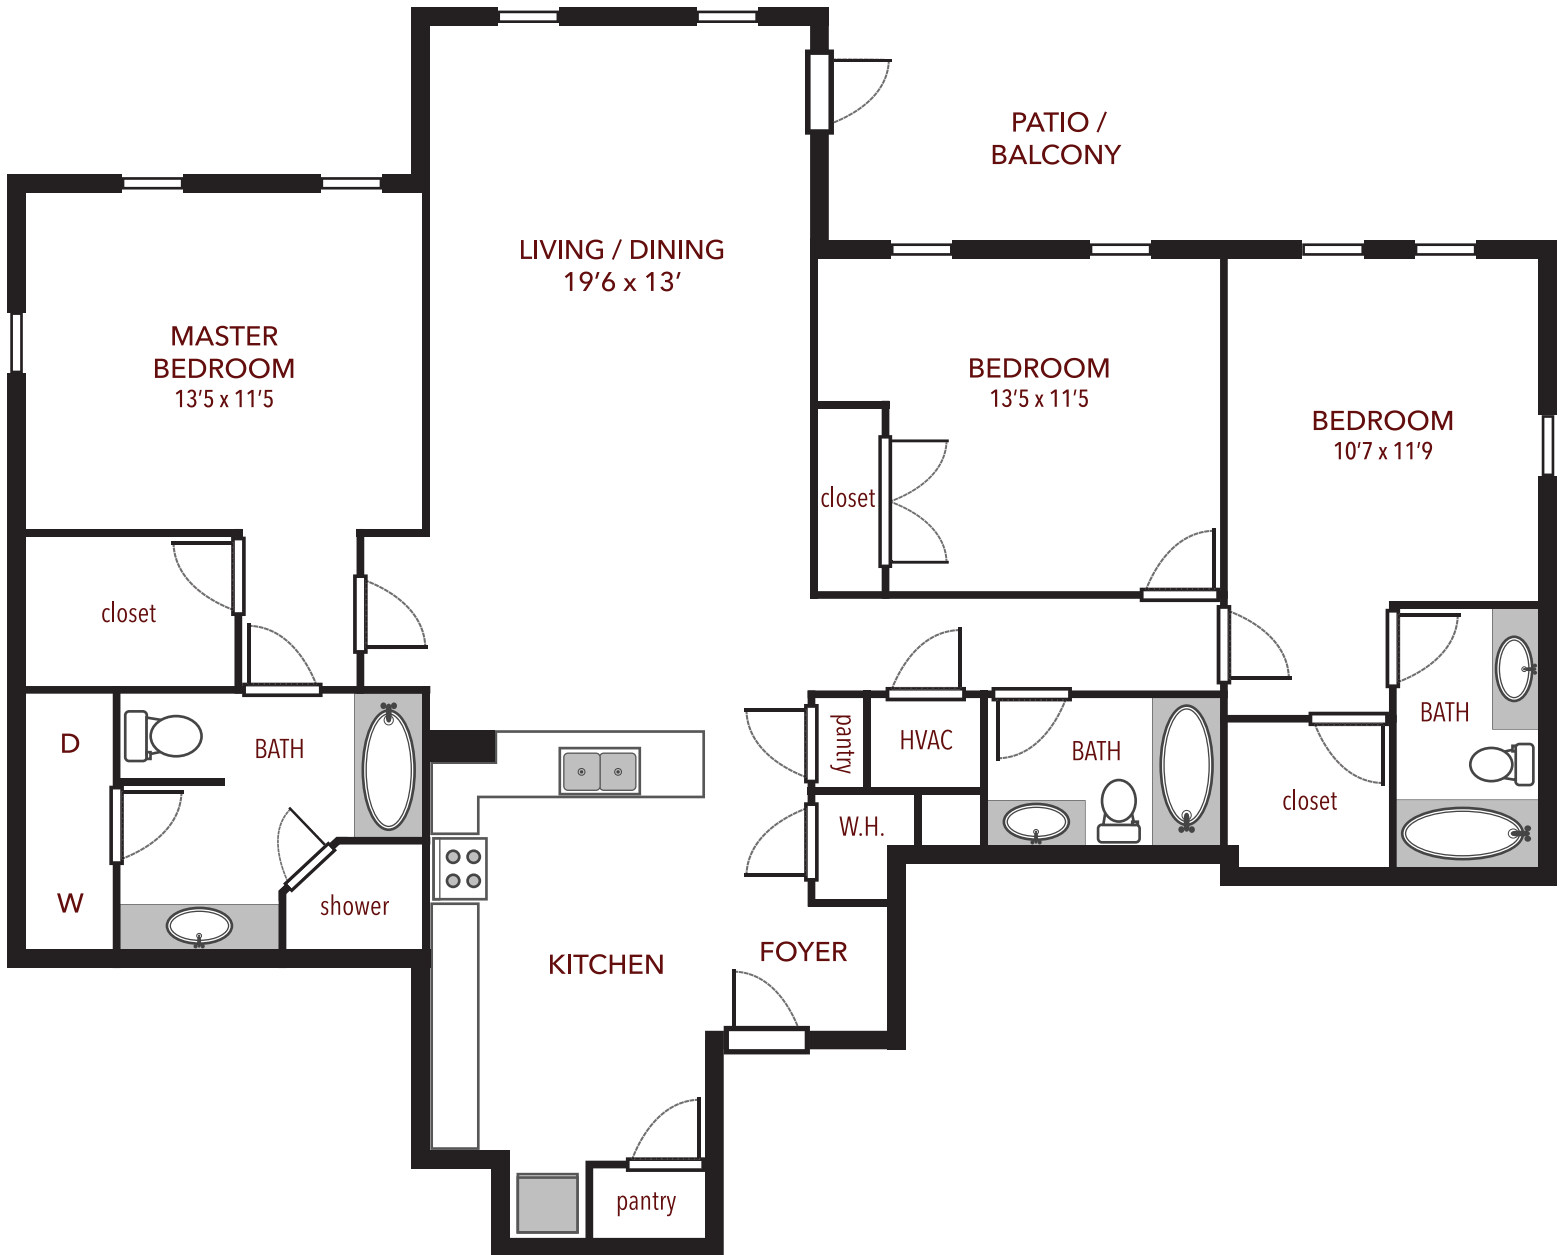

HOUNDSTOOTH
condominiums

Floor Plan P

3 bed / 3 bath

1,446 sq. ft. | 1st - 4th floors | Bldgs. 1 & 2