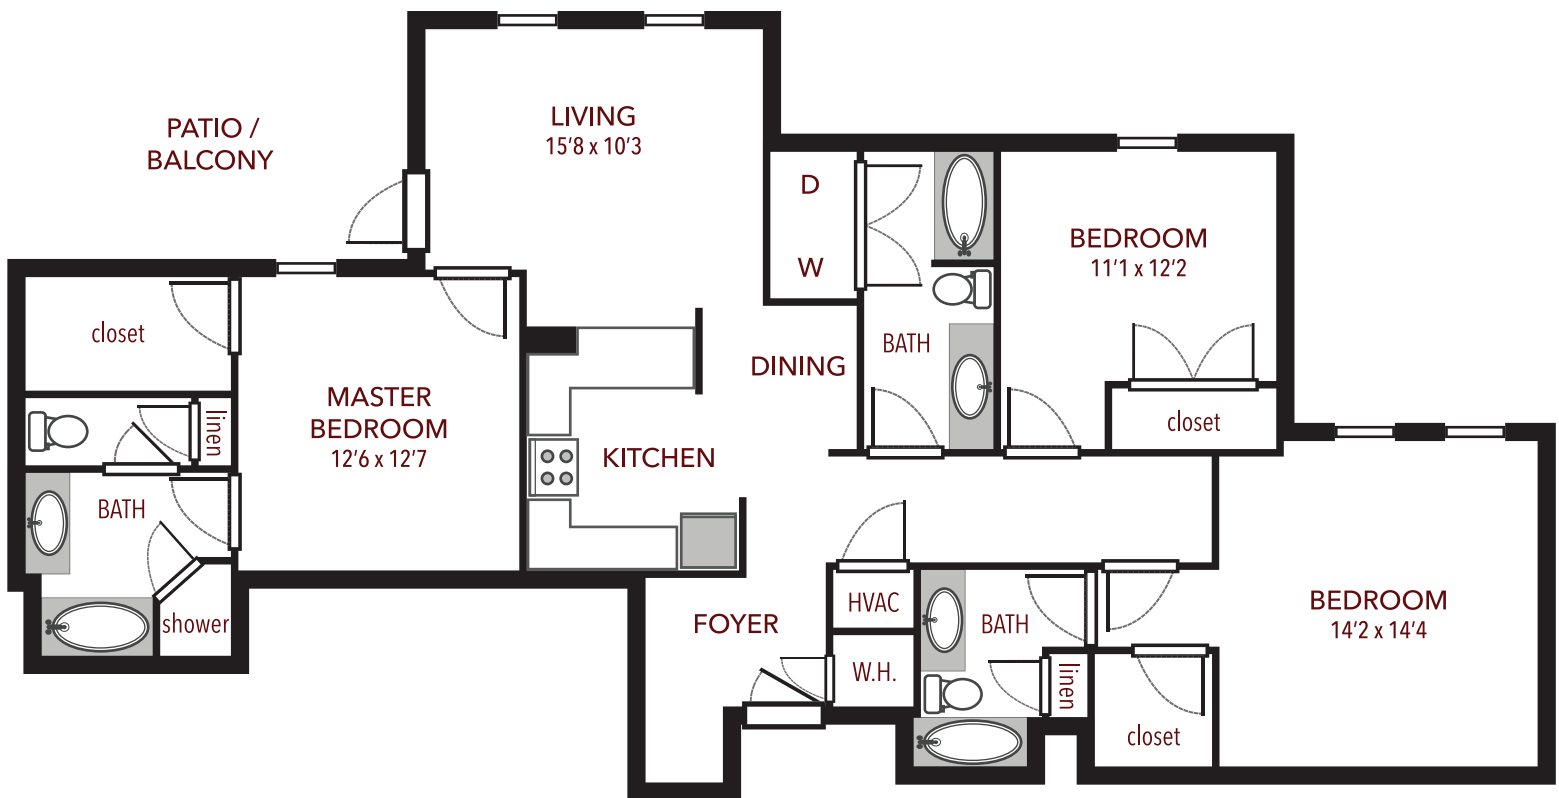

HOUNDSTOOTH
condominiums

Floor Plan D

3 bed / 3 bath

1,407 sq. ft. | 2nd - 4th floors | Building 1