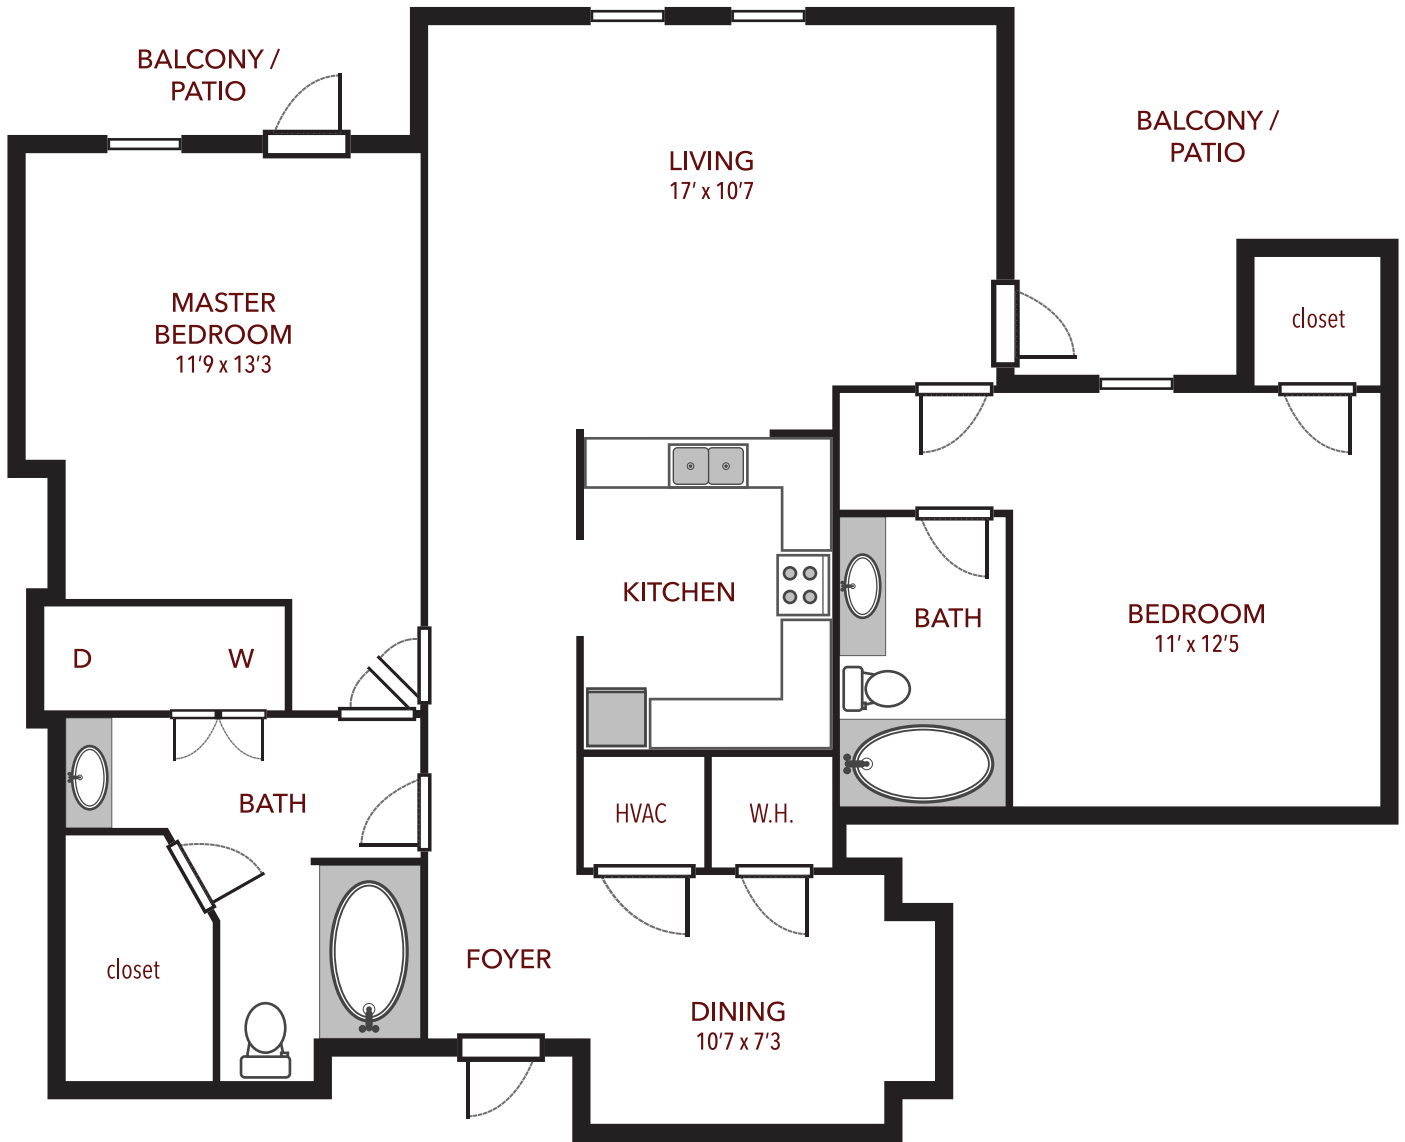

HOUNDSTOOTH
condominiums

Floor Plan N

2 bed / 2 bath

1,034 sq. ft. | 1st - 4th floors | Bldgs. 1 & 2