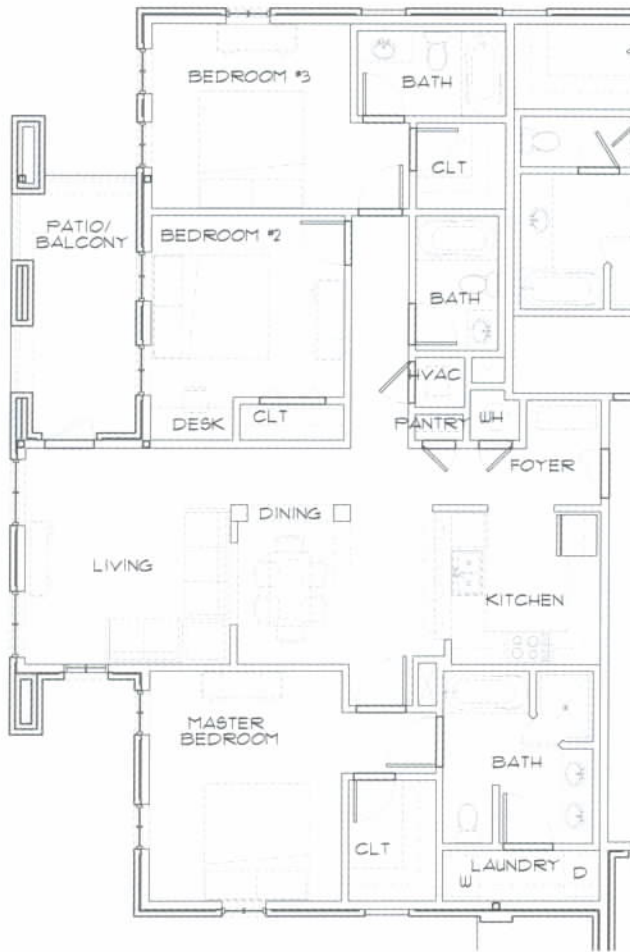

# Floor Plan F

1st Floor

I Floor Plan for Unit F

1388 Heated /Cooled SQ.FT.