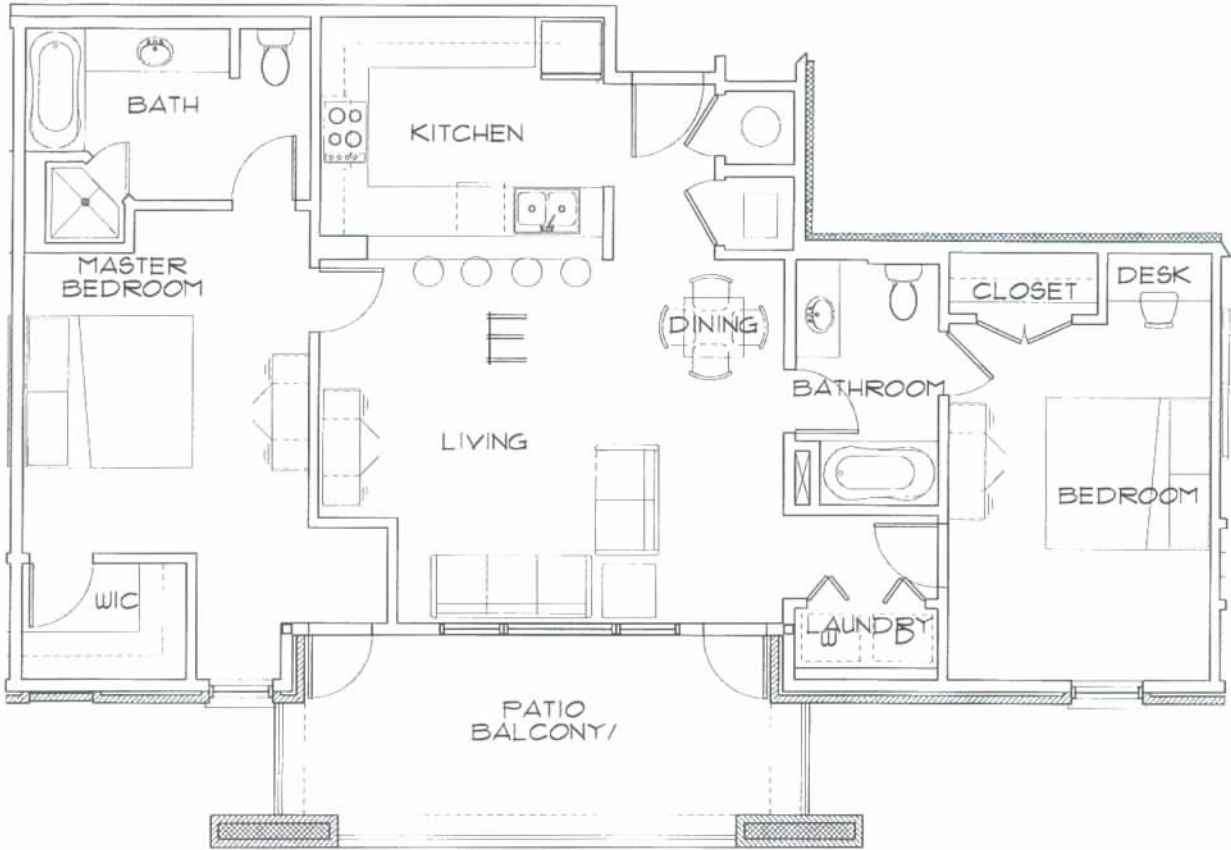

Floor Plan E

1st - 4th Floors

I Floor Plan for Unit E

1138 Heated and Cooled Square Feet